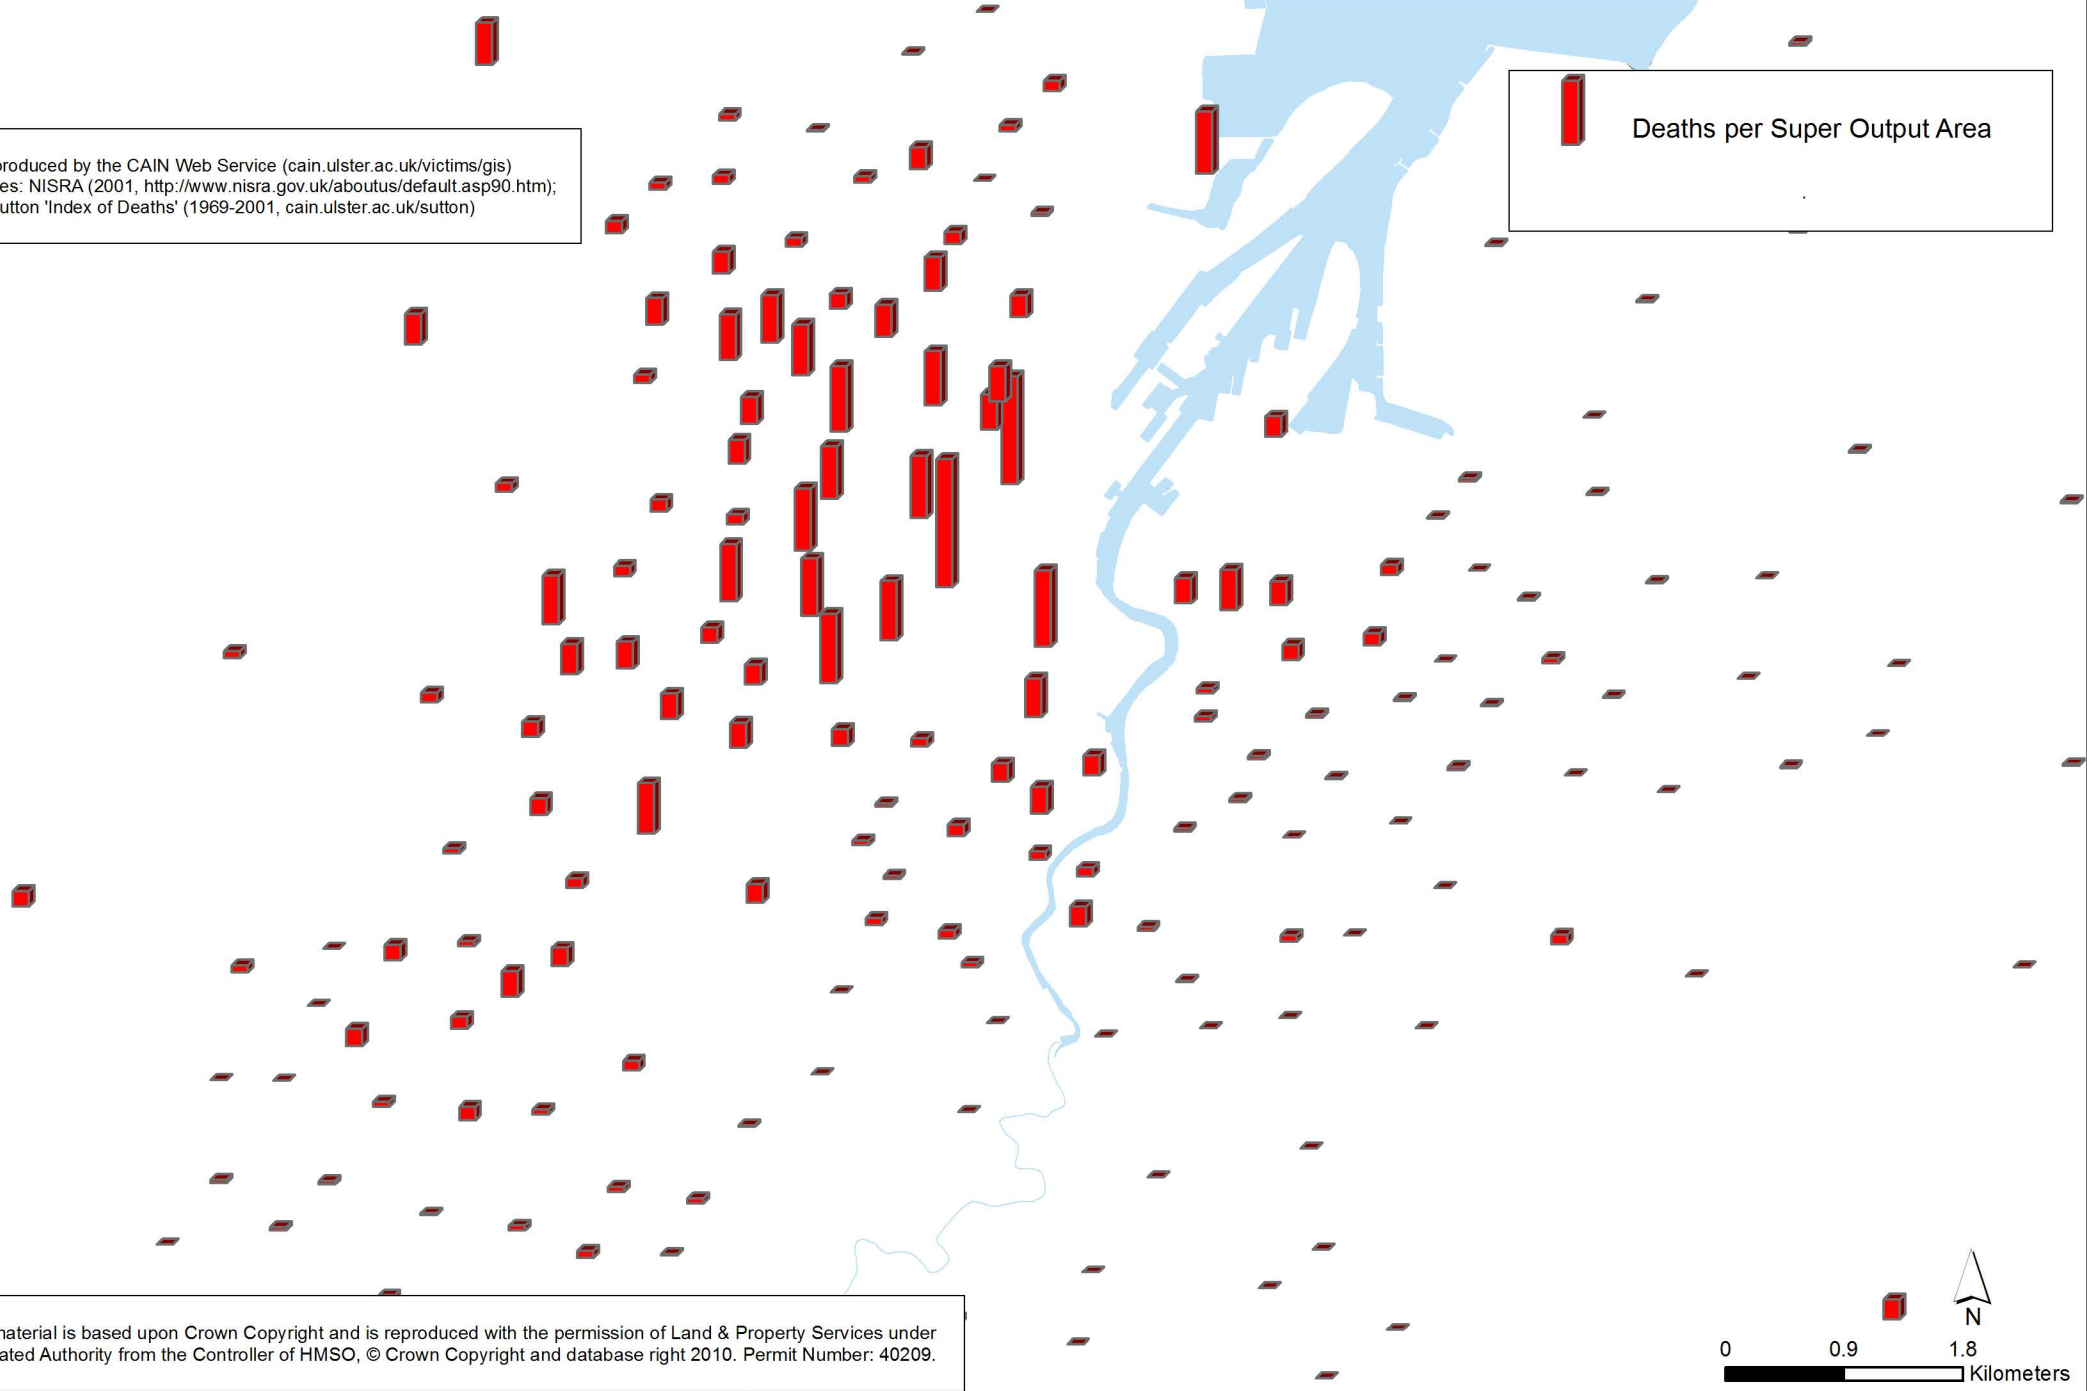

Number of people killed due to the conflict in Belfast between 1969 and 2001, at SOA level (barchart,3D)

Map produced by the CAIN Web Service (cain.ulster.ac.uk/victims/gis)
Sources: NISRA (2001, <http://www.nisra.gov.uk/aboutus/default.asp90.htm>);
and Sutton 'Index of Deaths' (1969-2001, cain.ulster.ac.uk/sutton)

Deaths per Super Output Area

This material is based upon Crown Copyright and is reproduced with the permission of Land & Property Services under Delegated Authority from the Controller of HMSO, © Crown Copyright and database right 2010. Permit Number: 40209.