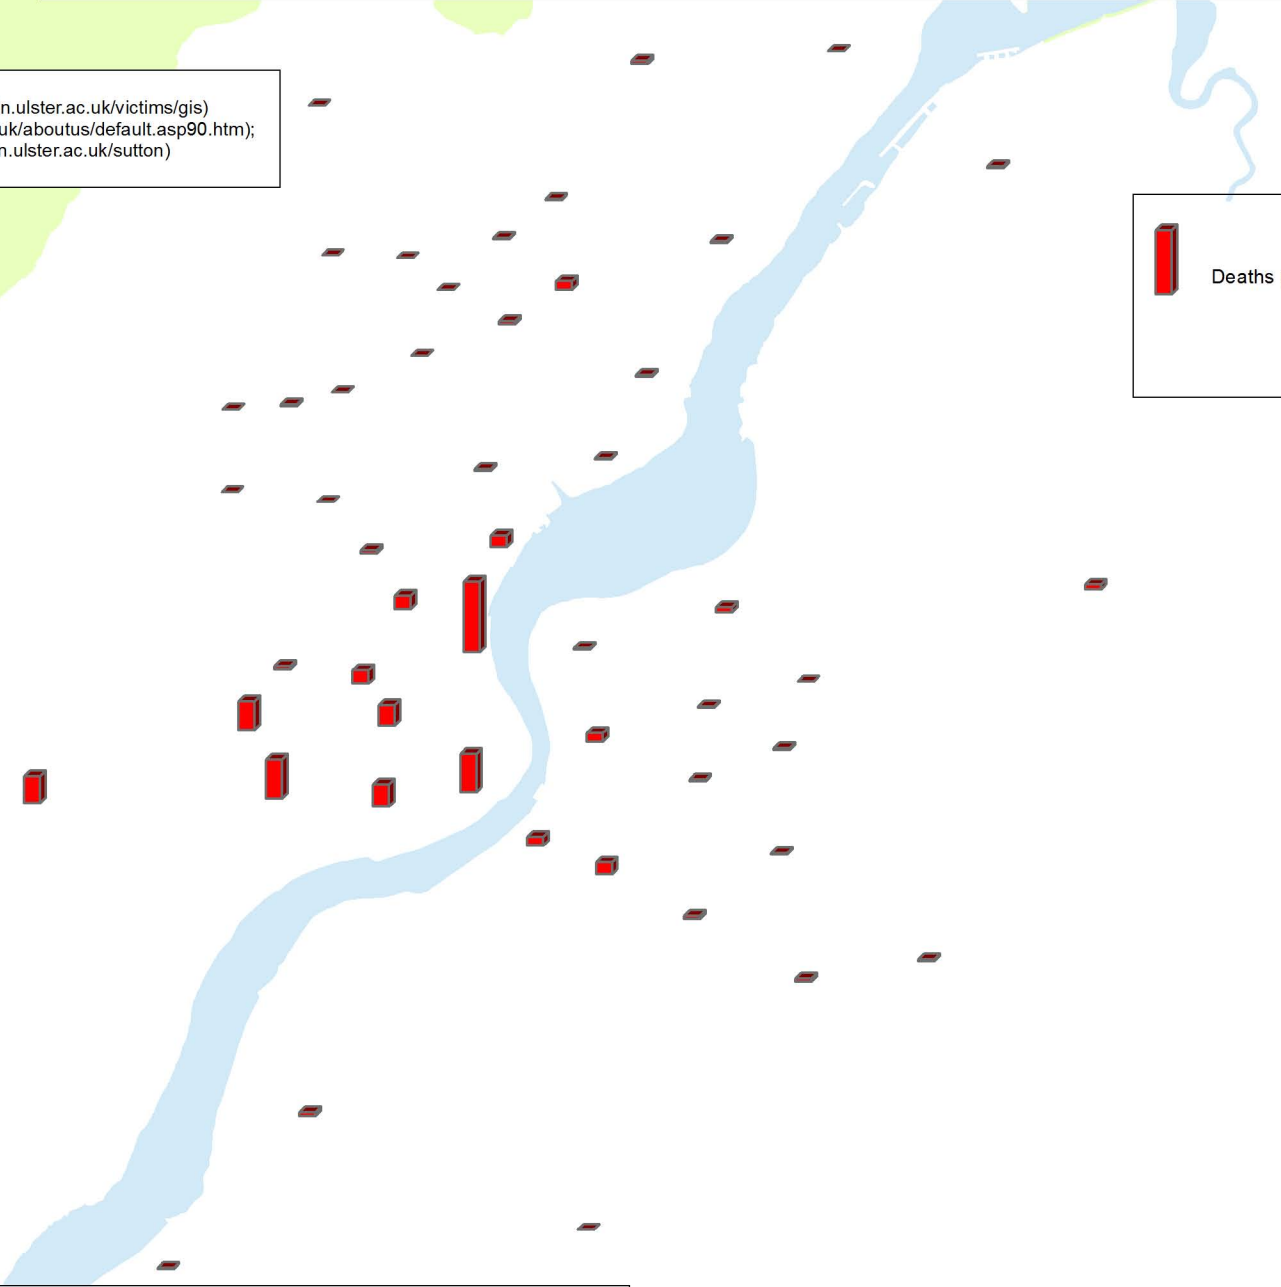

Republic of Ireland