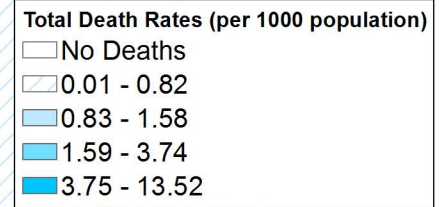

Death Rates of British Security Forces (per 1000 population) due to the conflict in Derry (1969-2001), at ward level

Map produced by the CAIN Web Service (cain.ulster.ac.uk/victims/gis)
 Sources: Edina UKBorders (2003, www.edina.ac.uk/ukborders);
 The Northern Ireland Census (2001, [www.nisra.gov.uk/census](http://www.nisranew.nisra.gov.uk/census));
 and Sutton 'Index of Deaths' (1969-2001, cain.ulster.ac.uk/sutton)