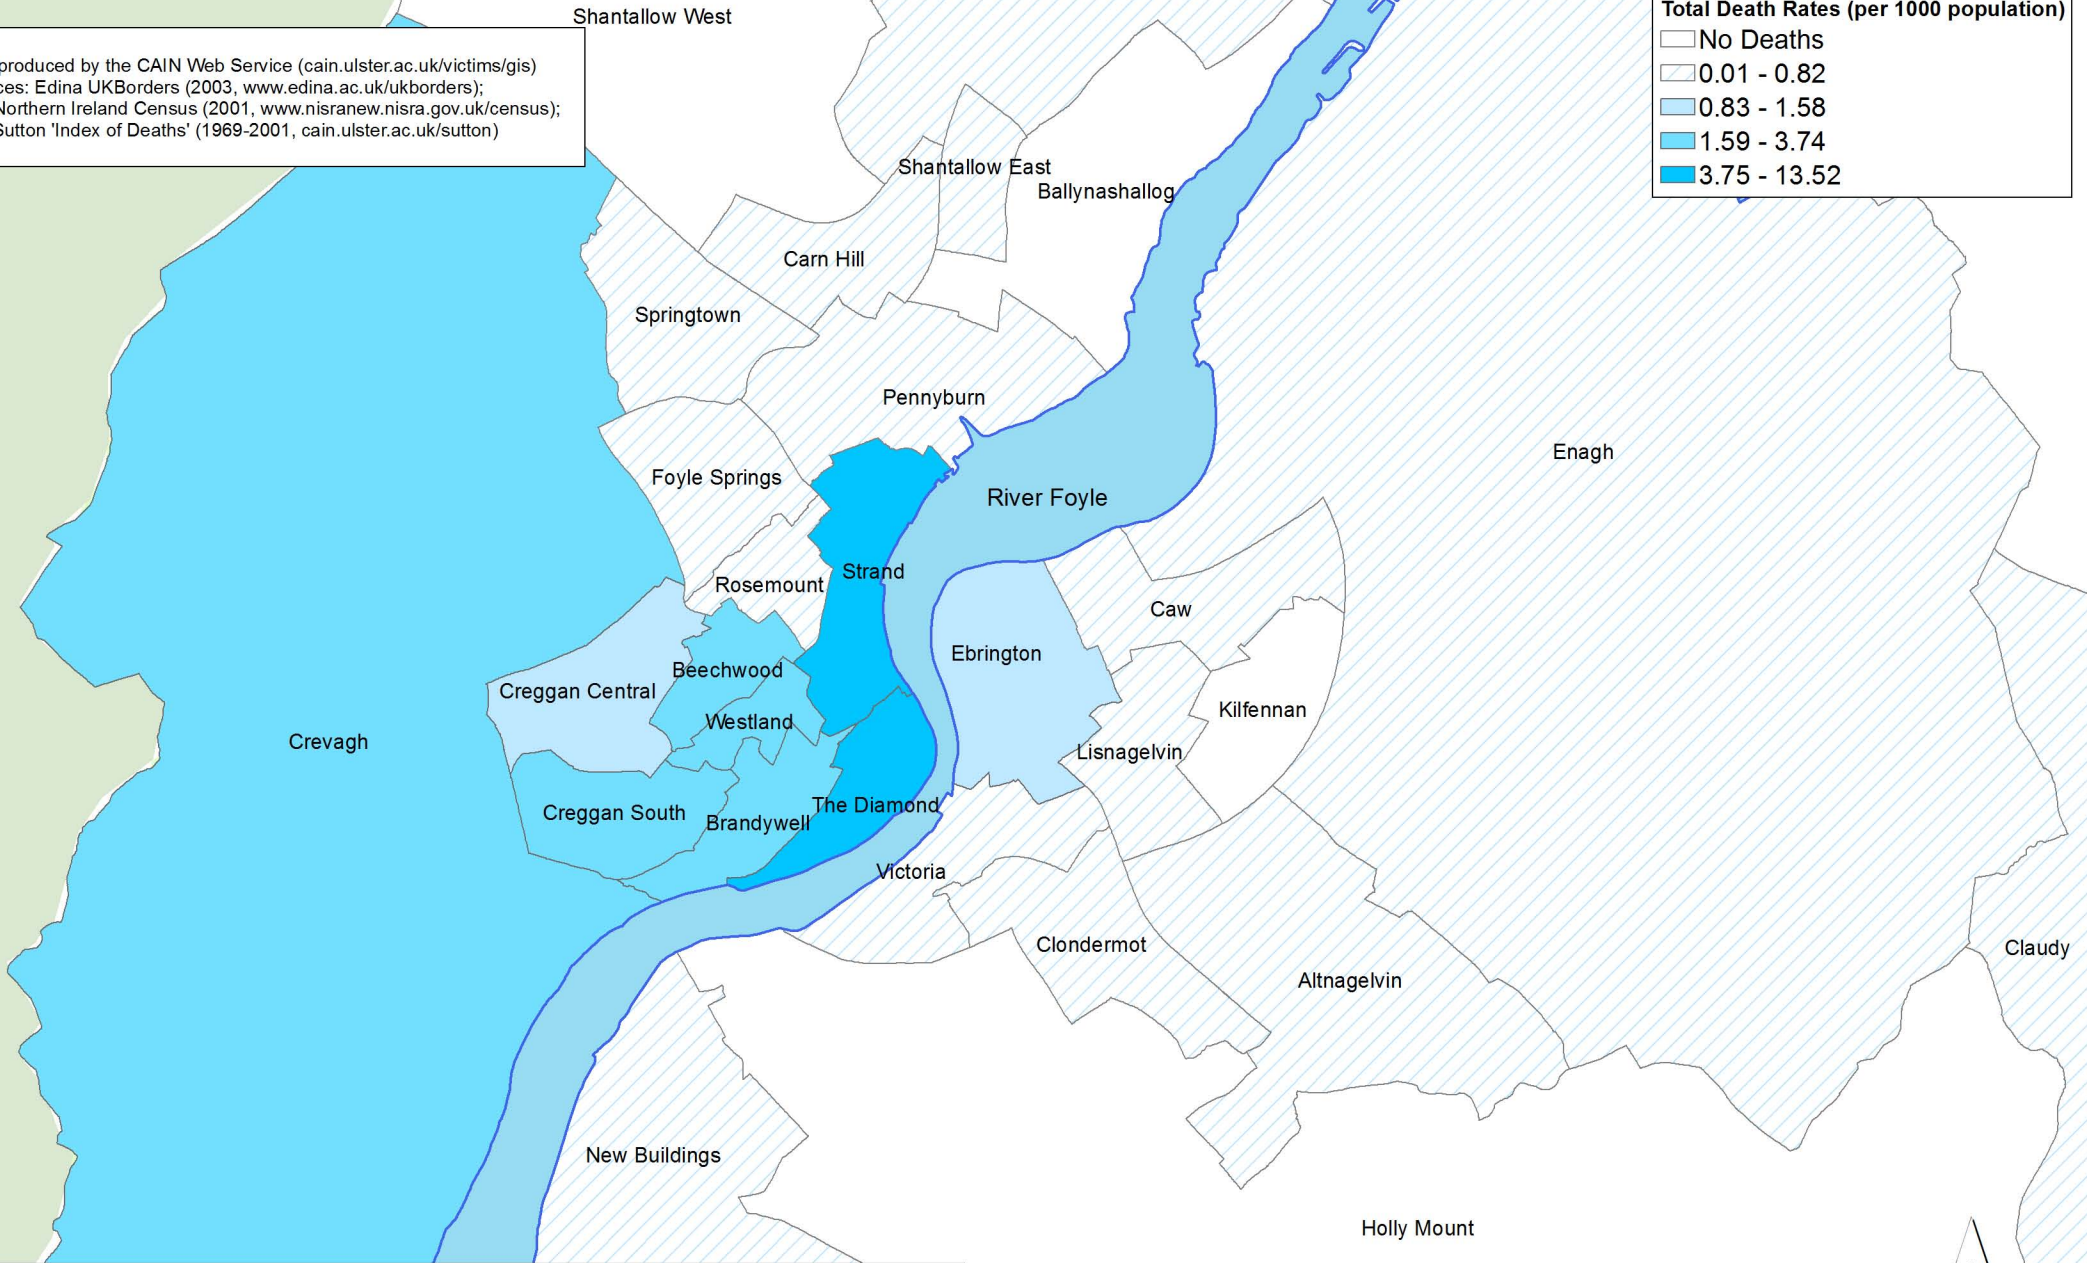

Death Rates of British Security Forces (per 1000 population) due to the conflict in Derry (1969-2001), at ward level

Map produced by the CAIN Web Service (cain.ulster.ac.uk/victims/gis)
 Sources: Edina UKBorders (2003, www.edina.ac.uk/ukborders);
 The Northern Ireland Census (2001, [www.nisra.gov.uk/census](http://www.nisranew.nisra.gov.uk/census));
 and Sutton 'Index of Deaths' (1969-2001, cain.ulster.ac.uk/sutton)