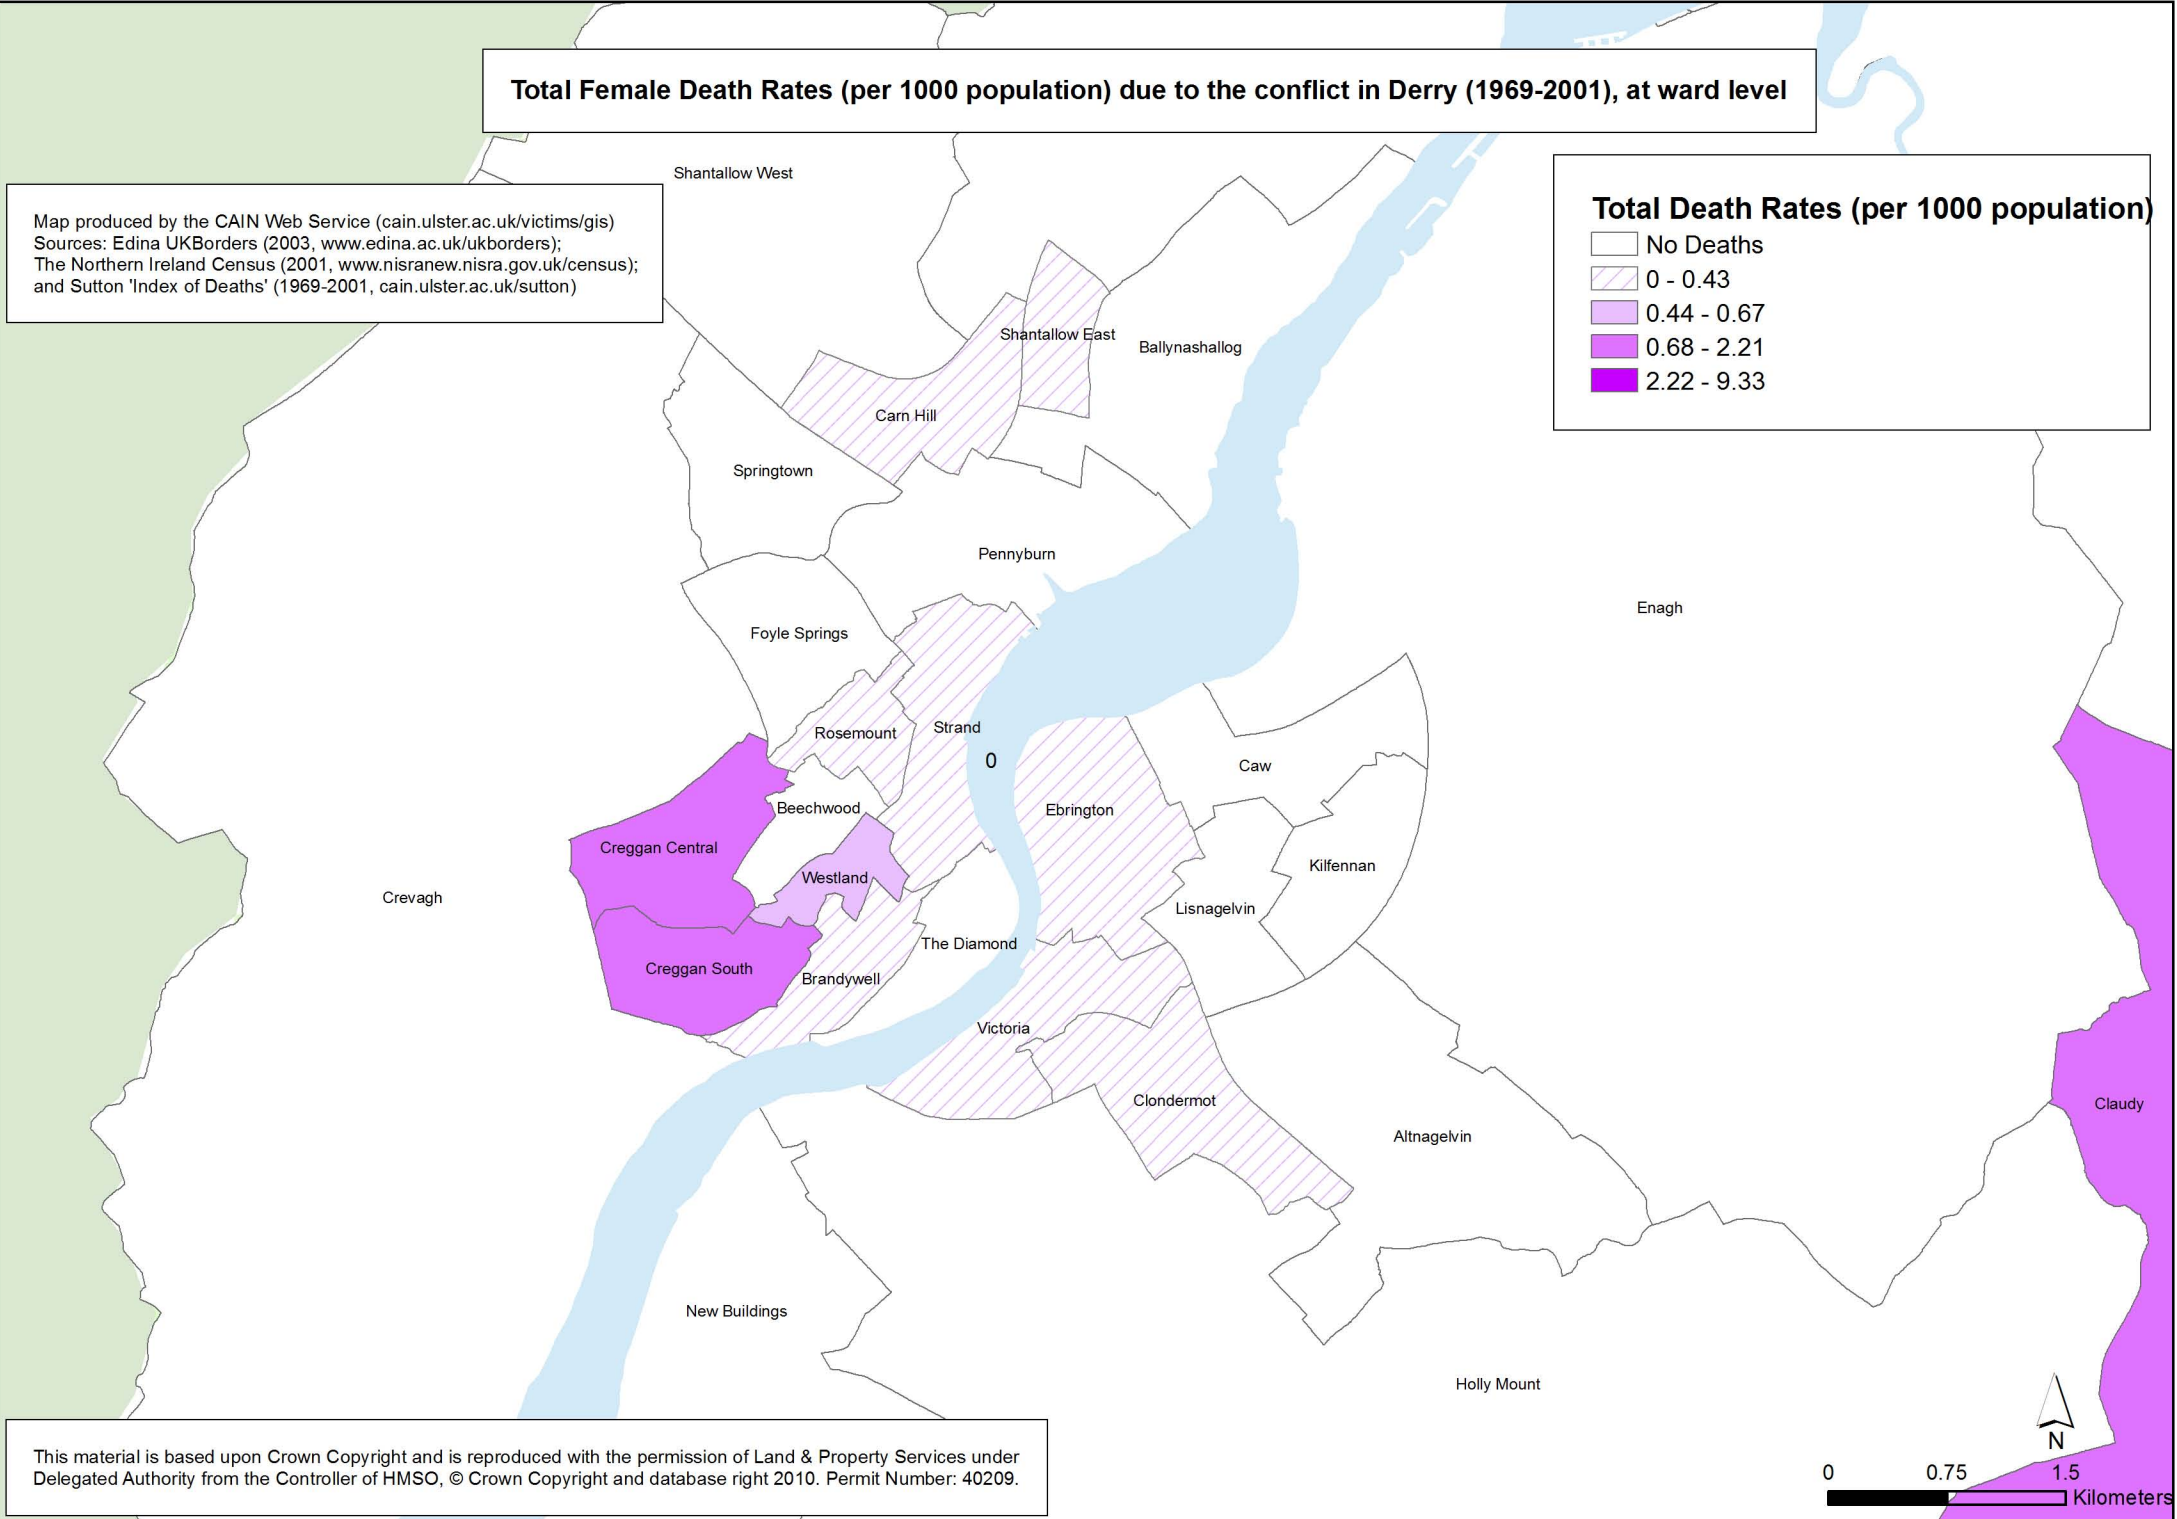

Total Female Death Rates (per 1000 population) due to the conflict in Derry (1969-2001), at ward level

Map produced by the CAIN Web Service (cain.ulster.ac.uk/victims/gis)
 Sources: Edina UKBorders (2003, www.edina.ac.uk/ukborders);
 The Northern Ireland Census (2001, www.nisranew.nisra.gov.uk/census);
 and Sutton 'Index of Deaths' (1969-2001, cain.ulster.ac.uk/sutton)

This material is based upon Crown Copyright and is reproduced with the permission of Land & Property Services under Delegated Authority from the Controller of HMSO, © Crown Copyright and database right 2010. Permit Number: 40209.