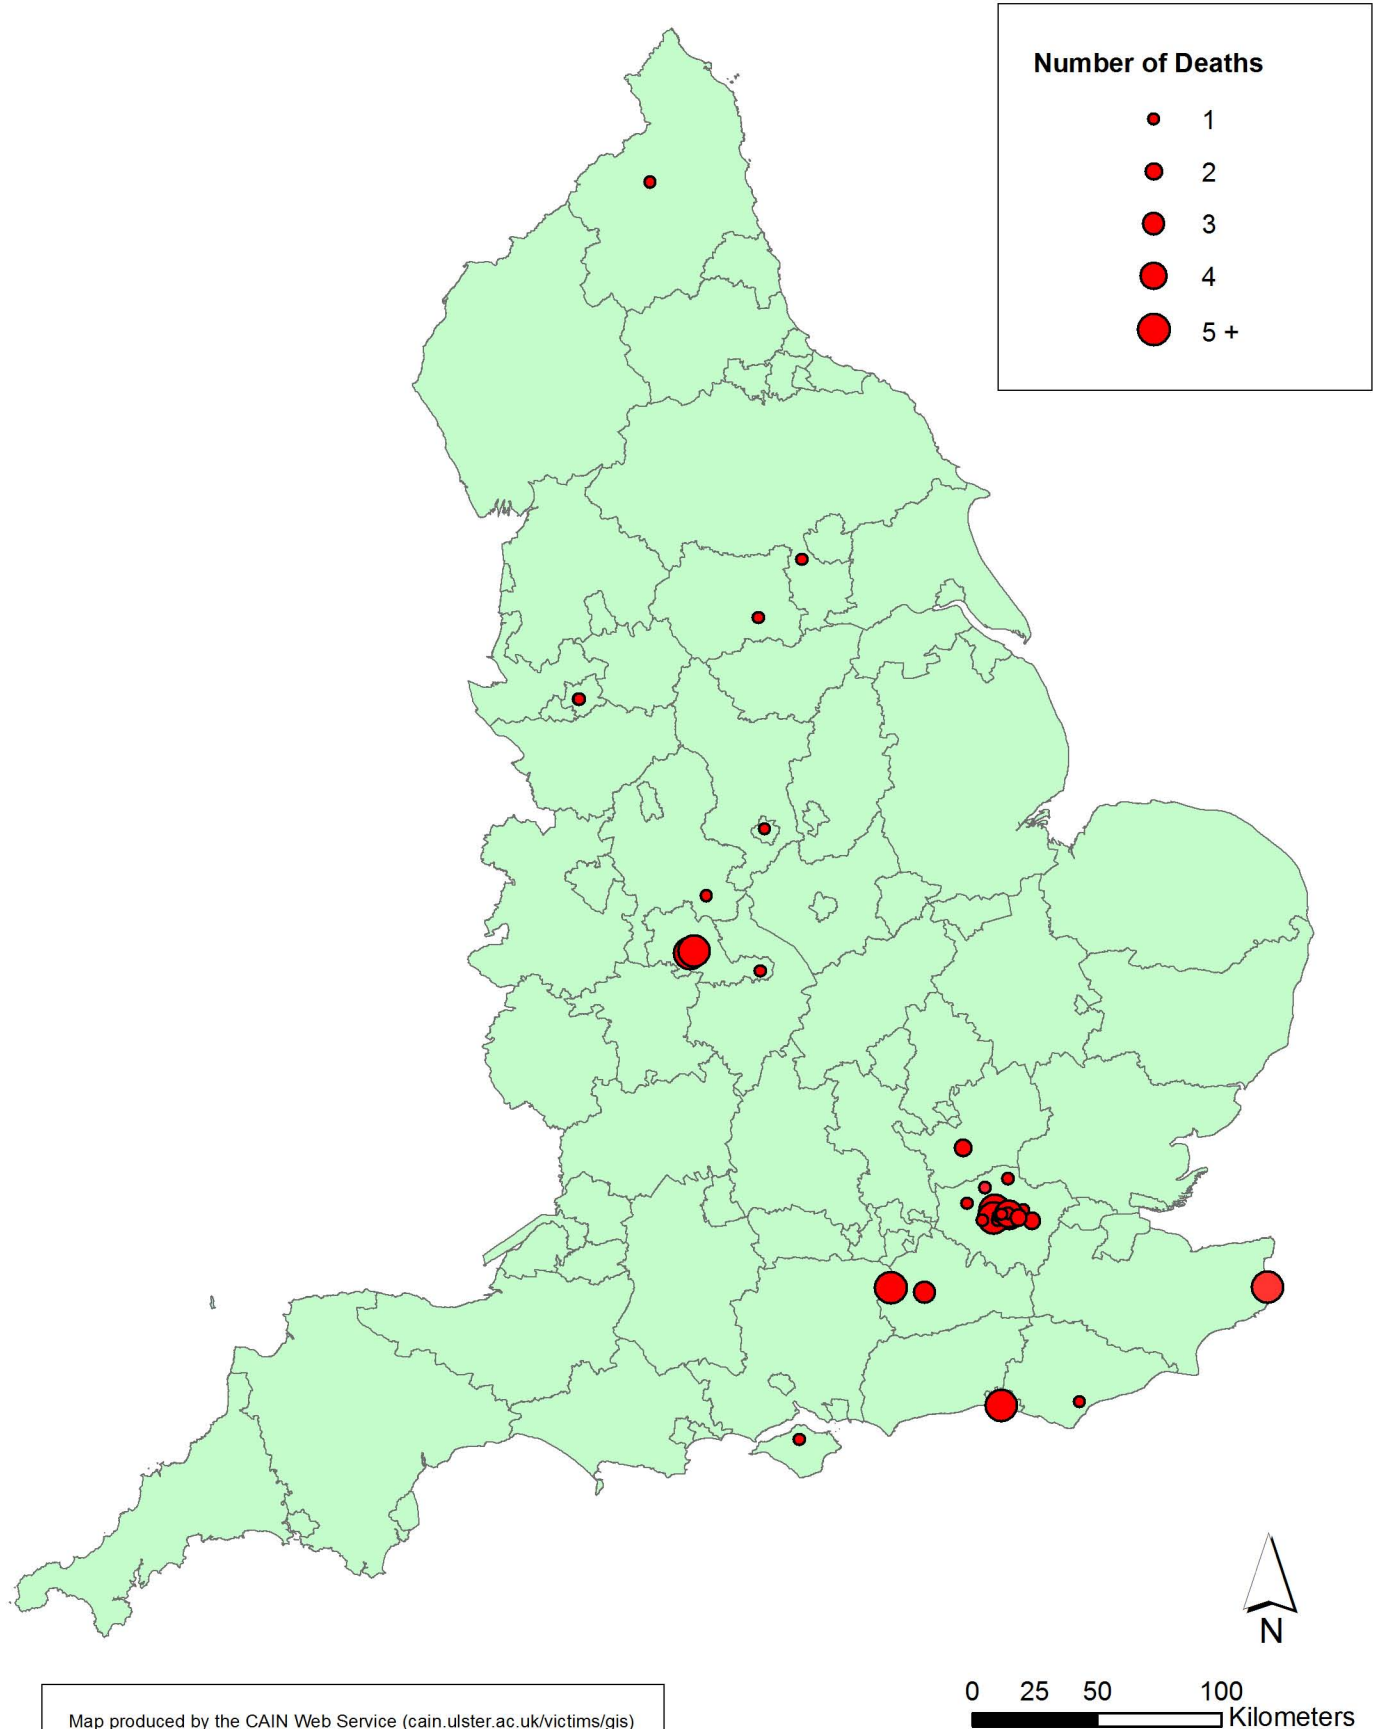

Deaths related to the Northern Ireland conflict (1969-2001), in England, at county level

Map produced by the CAIN Web Service (cain.ulster.ac.uk/victims/gis)
Sources: Edina UKBorders (2003, www.edina.ac.uk/ukborders);
and Sutton 'Index of Deaths' (1969-2001, cain.ulster.ac.uk/sutton)