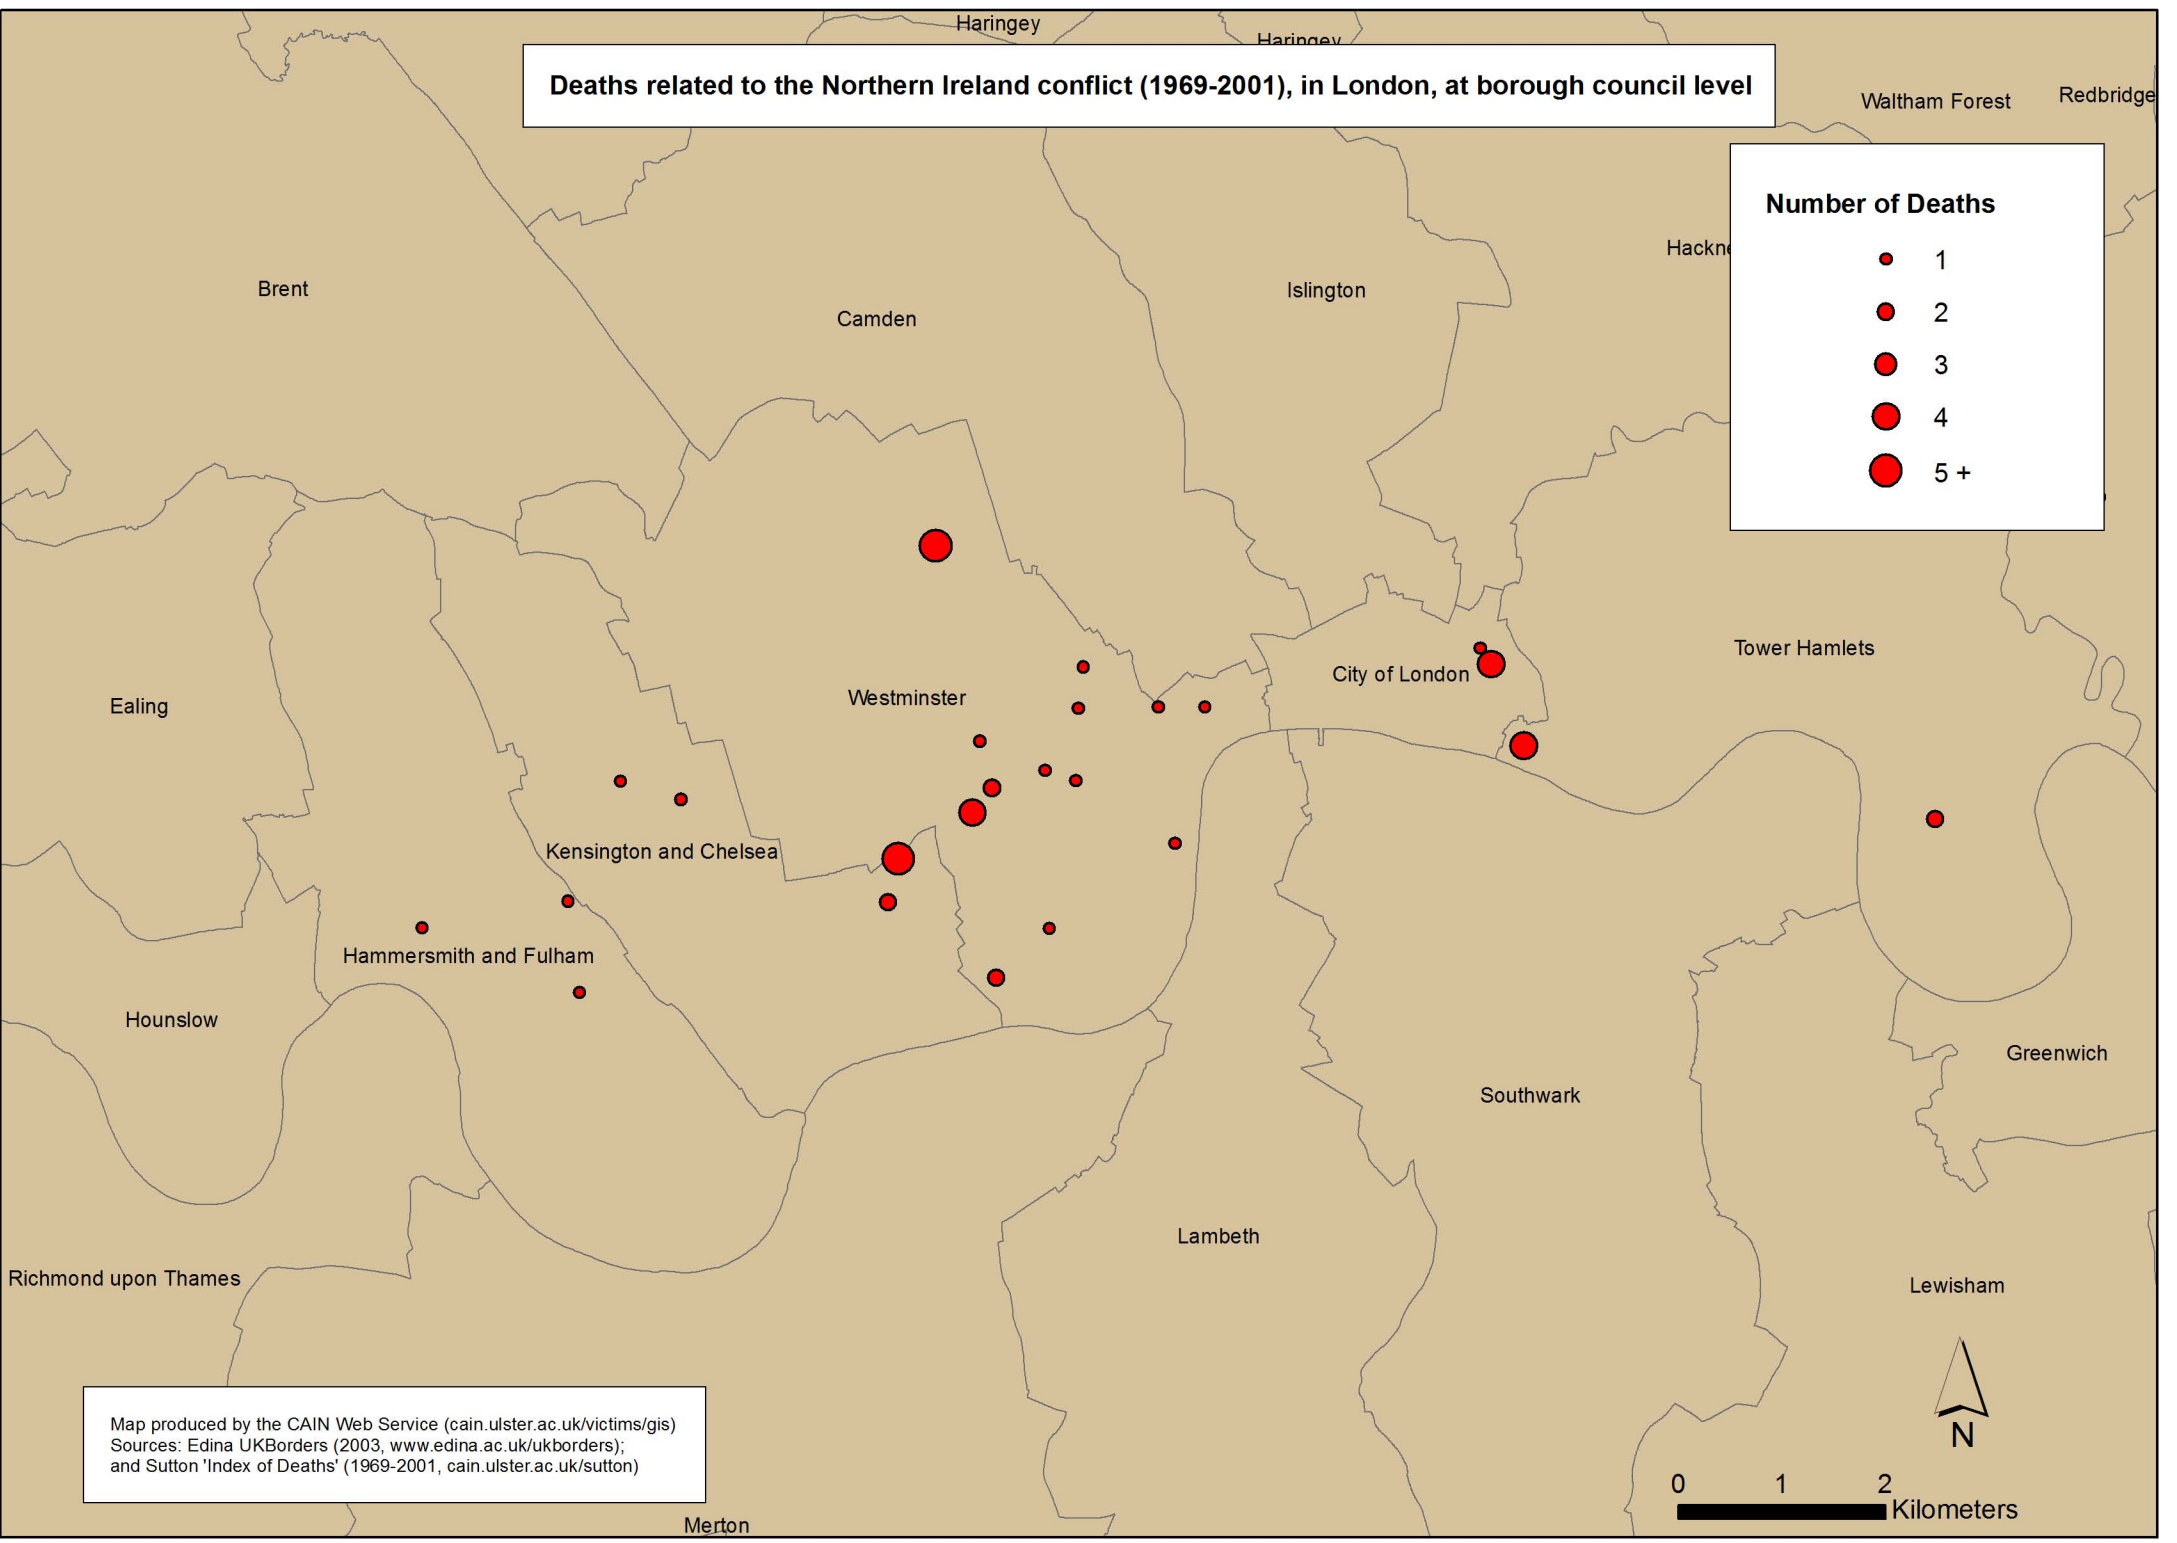

Deaths related to the Northern Ireland conflict (1969-2001), in London, at borough council level

Map produced by the CAIN Web Service (cain.ulster.ac.uk/victims/gis)
Sources: Edina UKBorders (2003, www.edina.ac.uk/ukborders);
and Sutton 'Index of Deaths' (1969-2001, cain.ulster.ac.uk/sutton)