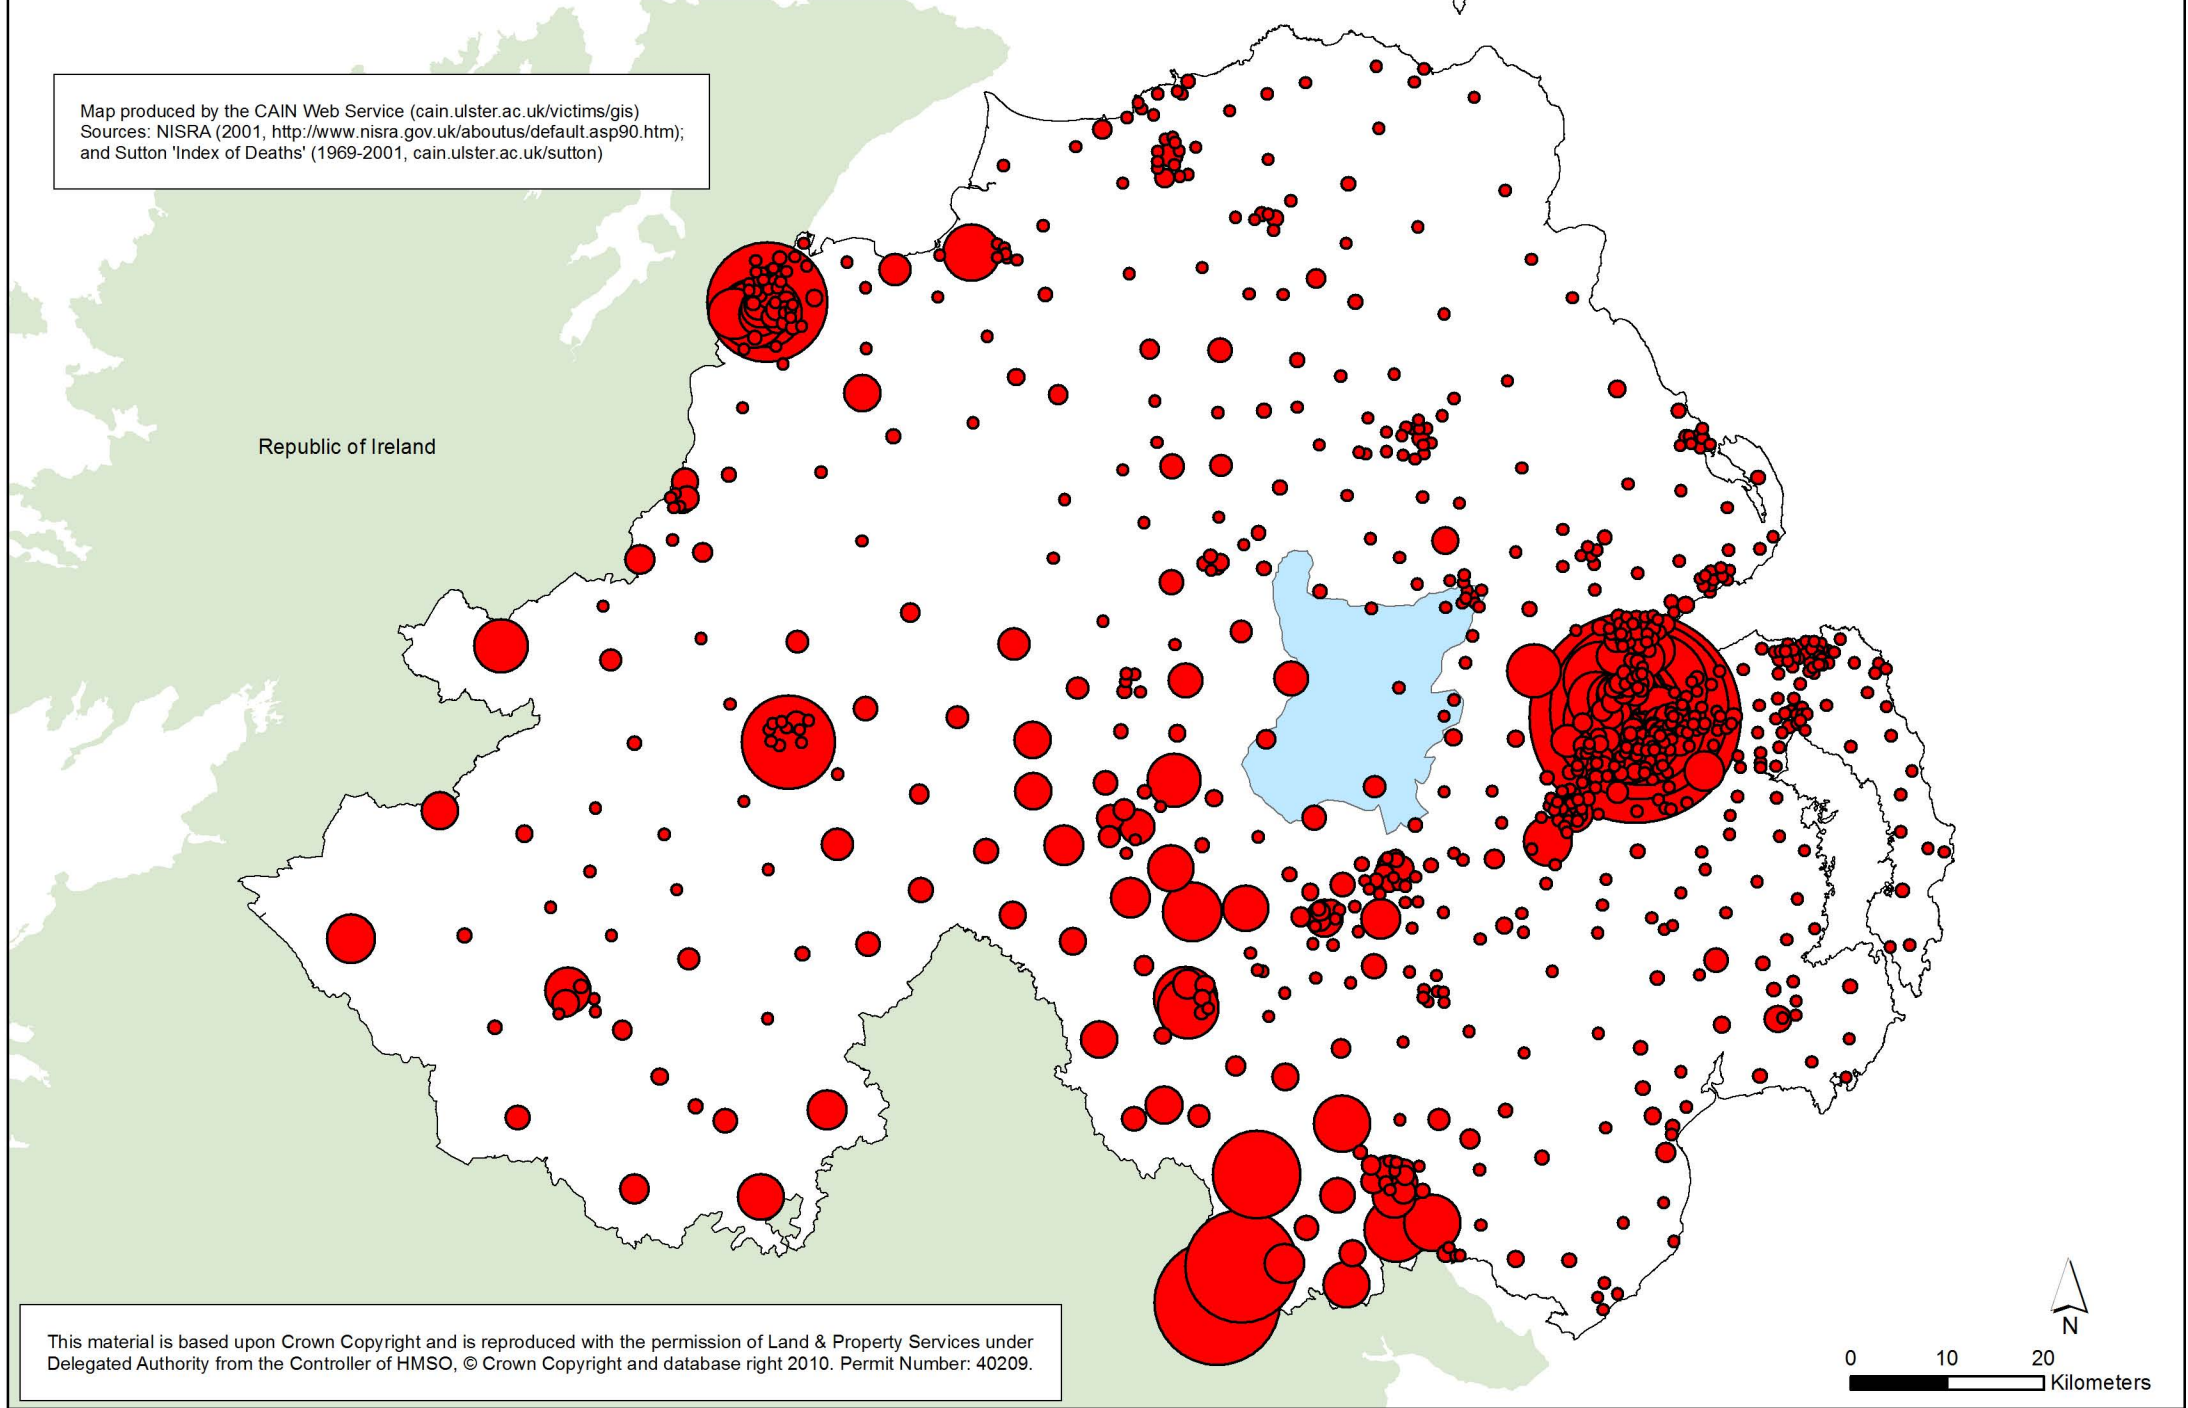

Number of people killed due to the conflict in Northern Ireland between 1969 and 2001 ,at SOA level

Map produced by the CAIN Web Service (cain.ulster.ac.uk/victims/gis)
Sources: NISRA (2001, <http://www.nisra.gov.uk/aboutus/default.asp90.htm>);
and Sutton 'Index of Deaths' (1969-2001, cain.ulster.ac.uk/sutton)

This material is based upon Crown Copyright and is reproduced with the permission of Land & Property Services under Delegated Authority from the Controller of HMSO, © Crown Copyright and database right 2010. Permit Number: 40209.